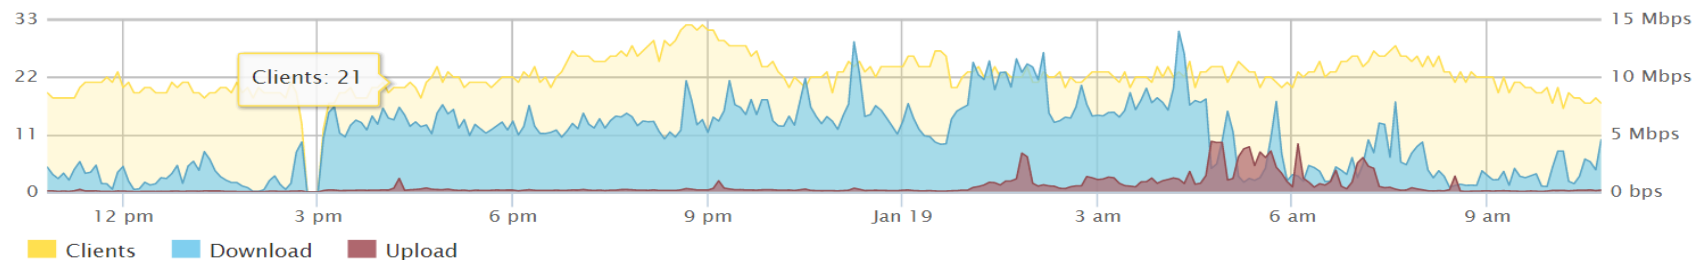

- **Open Mesh – \$95 - \$200 per access point free management**
- **Aruba – \$450 - \$800 per access point + management**
- **Cisco - \$800 - \$1000 per access point + management**

Community Wi-Fi Systems

Reporting and trending

Usage

Total: 56.7GB (↓51.5GB, ↑5.2GB) / Clients: 53

Clients

Traffic

Top Applications

Description	Group	Total Usage
YouTube	Streaming Video	12.8GB
Misc Web	HTTP	12.3GB
BitTorrent	File Sharing	11.9GB
Misc Video	HTTP Video	10.7GB
UDP	—	3.5GB
TCP	—	1.5GB
Misc SSL Web	SSL	1.1GB